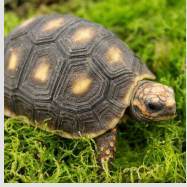

TORTOISES & TURTLES

Tortoises & Turtles > Tortoises

CB22 Red Foot Tortoise

(*Chelonoidis carbonaria*)

CITES II

Code	XCCC001
Size	7-8cm
Age	2022
Source	UK

£215.99