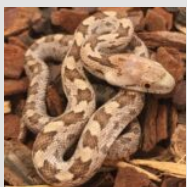

Snakes > Colubrids > Rat Snakes

CB MALE Everglades Het Scaleless Rat Snake

(*Elaphe obsoleta rossalleni*)

£95.99

Code XSER001

Size 120-140cm

Age 2021

Source UK