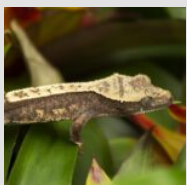

CB Flame Crested Gecko

(*Correlophus ciliatus*)

ANNEX D Feeding on Repashy Crested Gecko diet

Code	XLCC012P
Size	3-5cm
Age	2023
Source	UK

£83.99