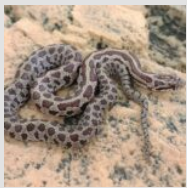

## CB23 BLACK & WHITE ABBERANT Californian Kingsnake

(*Lampropeltis californiae*)

£131.99

Code XSLC015P

Size 20-30cm

Age 2023

Source UK

## CB23 Prairie King Snake

(*Lampropeltis calligaster*)

£95.99

Code XSLC006P

Size 20-30cm

Age 2023

Source Peregrine Bred