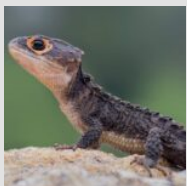

CB Red-eyed Crocodile Skink

(Tribolonotus gracilis)

Code	XLTG002
Size	5-8cm
Source	Europe

£431.99