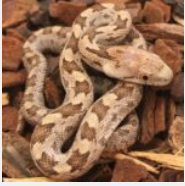

## CB PAIR Great Plains Rat Snake

(*Pantherophis emory*)

£167.99

Code XSPE001

Age Adult

Source UK