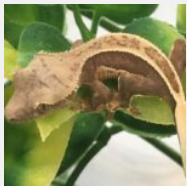

CB 5-6cm Pinstripe Crested Gecko

(*Correlophus ciliatus*)

ANNEX D

Code	XLCC017P
Size	3-5cm
Age	2023
Source	UK

£83.99